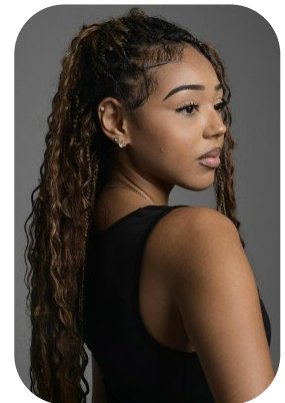

Additional Talents:

BIKE - SWIM - ICESKATE - HORSERIDE - CLIMB

SING