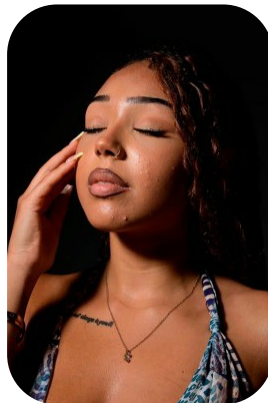

Additional Talents:

BIKE - SWIM - ICESKATE - HORSERIDE - CLIMB

SING